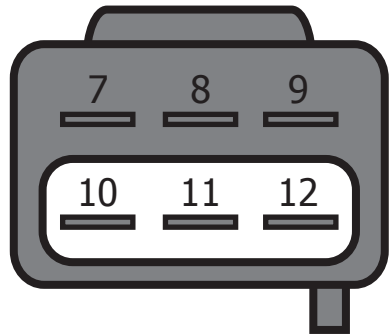

Rev. 2

FRONT
AUTOPILOT
PLUG

REAR
AUTOPILOT
PLUG

AIR LIFT AUTOPILOT

ACCUAIR VU4

10 - - - Right Rear Dump	Grey
11 - - - Right Rear Fill	Black
12 - - - Left Rear Dump	Green
8 - - - Left Rear Fill	Orange
4 - - - Right Front Dump	Brown
5 - - - Right Front Fill	Purple
6 - - - Left Front Dump	Blue
2 - - - Left Front Fill	White