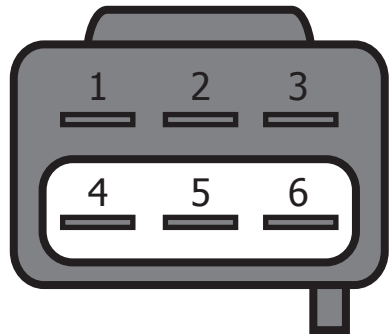

Rev. 2

FRONT
AUTOPILOT
PLUG

REAR
AUTOPILOT
PLUG

AIR LIFT AUTOPILOT

ACCUAIR VU4

10 - - - Right Rear Dump	Grey
11 - - - Right Rear Fill	Black
12 - - - Left Rear Dump	Green
8 - - - Left Rear Fill	Orange
4 - - - Right Front Dump	Brown
5 - - - Right Front Fill	Purple
6 - - - Left Front Dump	Blue
2 - - - Left Front Fill	White