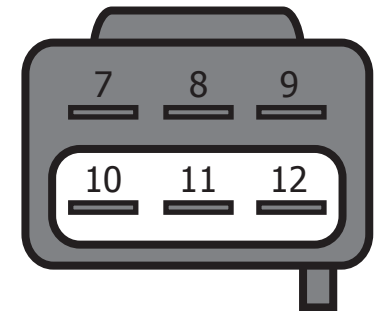

AVS SWITCH BOX

AIR LIFT MANIFOLDS

White - - - Right Rear Dump	12
Yellow - - - Right Rear Fill	11
Orange - - - Left Rear Dump	10
Red - - - Left Rear Fill	8
Green - - - Right Front Dump	6
Blue - - - Right Front Fill	5
Purple - - - Left Front Dump	4
Brown - - - Left Front Fill	2
Pink - - - 12v Power	
Grey - - - AUX All Dump	
Light Blue - - - AUX All Fill	

1, 3, 7, 9 - - - Grounds

FRONT
MANIFOLD
PLUG

REAR
MANIFOLD
PLUG

BAG RIDERS

AVS 7-SWITCH BOX [REVERSE]
TO
DUAL AIR LIFT MANIFOLDS