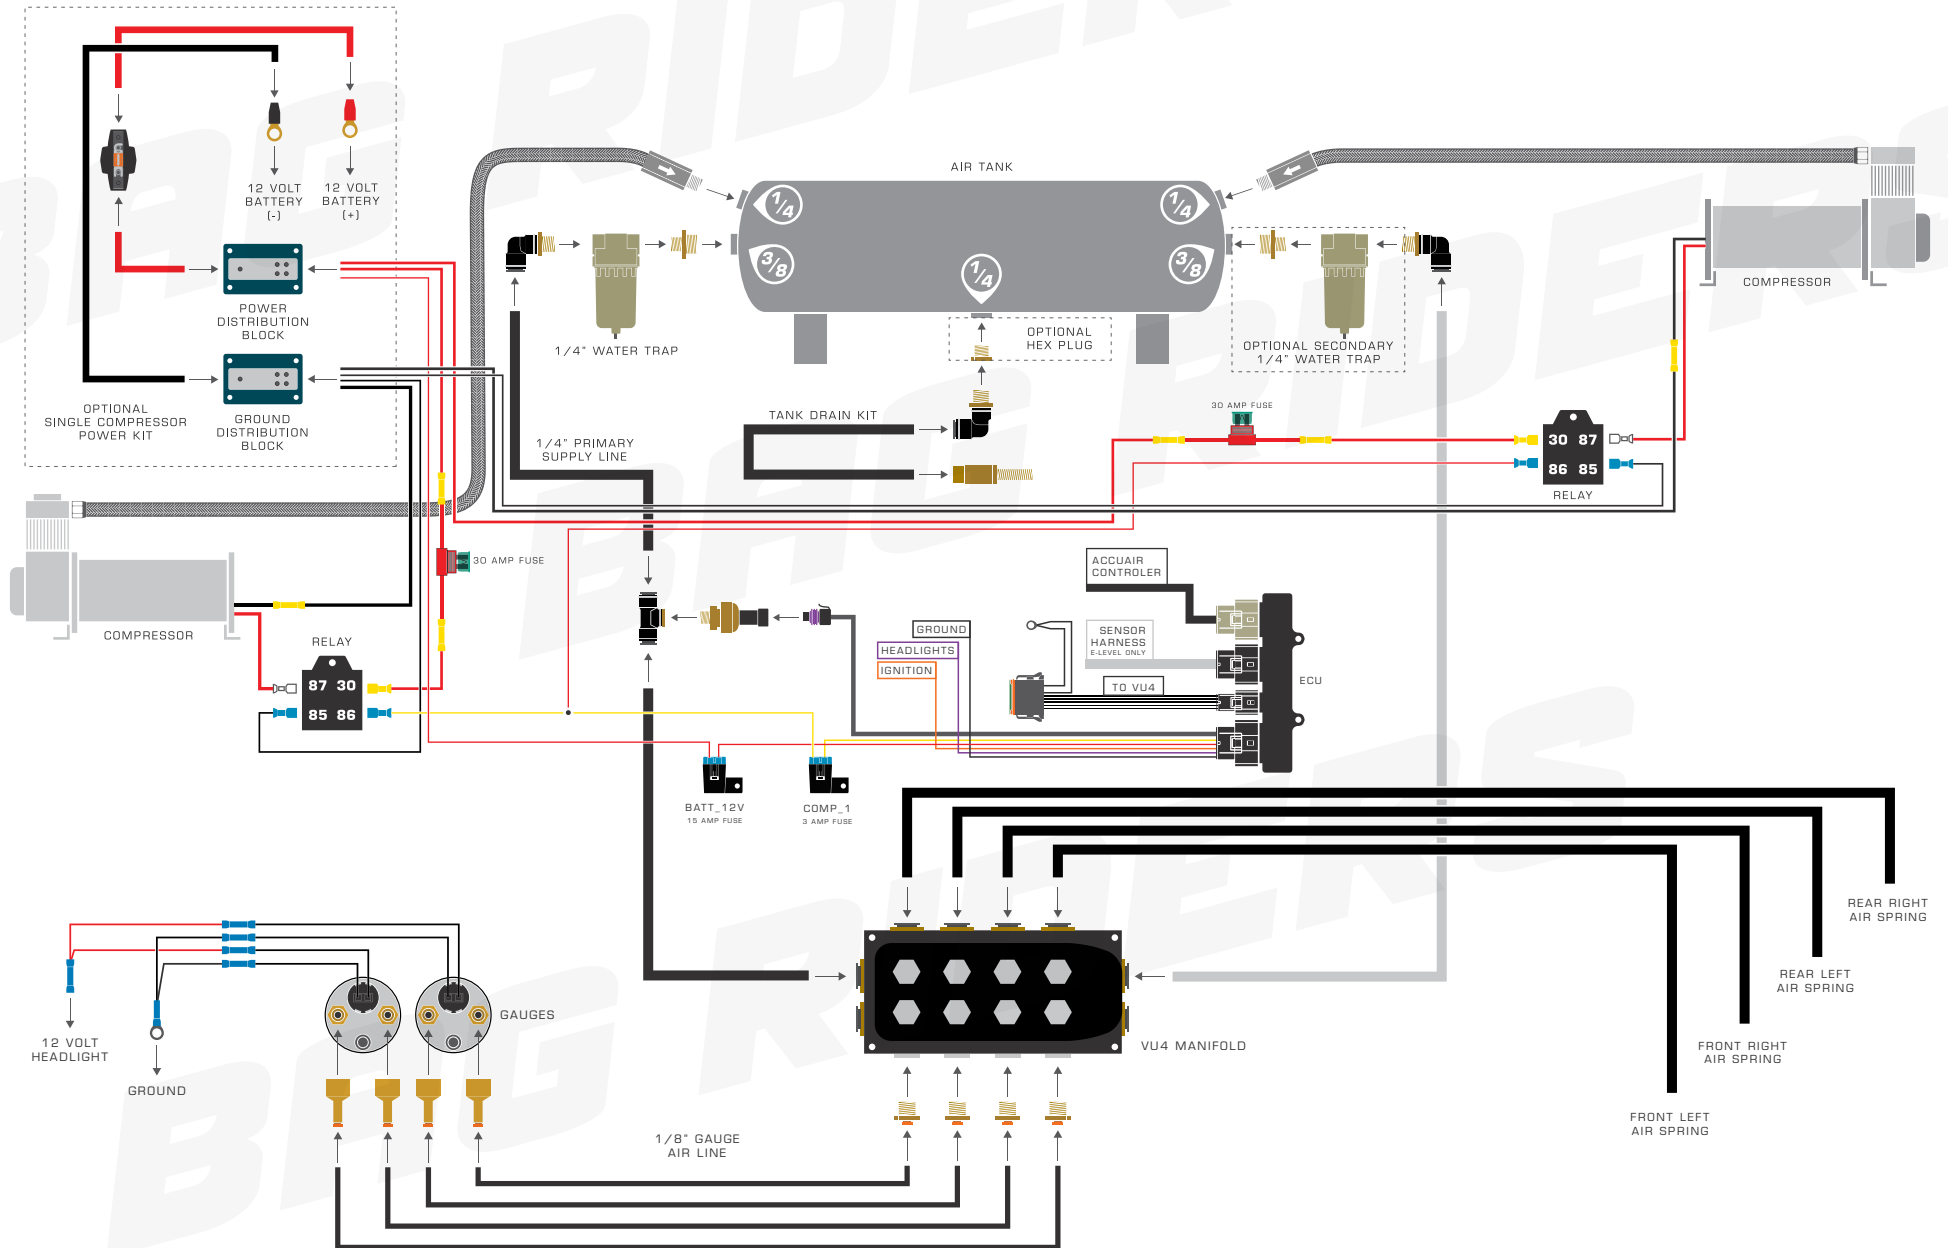

@BAG RIDERS, LLC. — NOT TO SCALE

SMC REPLACEMENT CHECK VALVE

@BAG RIDERS, LLC. — NOT TO SCALE

REMOVE STANDARD VICI CHECK VALVE.

REPLACE WITH SMC CHECK VALVE

INCLUDED COMPONENTS

@BAG RIDERS, LLC. — NOT TO SCALE

AIR TANK

- 1 — Air Lift Aluminum 4 Gallon Tank
End-ports, Polished or Raw

COMPRESSOR

- 1 — VIAIR 400C Compressor

CONTROL

- 1 — Digital Pressure Switch

- 1 — Accuair ECU and Harnesses

- 1 — VU4 4-Corner Valve Kit

TANK DRAIN KIT

- 5 — Air Lift 1/4 Inch Air Line
By the Foot

- 1 — SMC Swivel Elbow
1/4" PTC to 1/4" NPT

- 1 — Air Lift Inflation Valve
1/4" PTC

BAG RIDERS 3/8" ACCUAIR FITTING PACK

- 2 — Parker Brass Reducer
3/8" NPT to 1/4" NPT

4 — SMC Male Straight
1/8" PTC to 1/4" NPT

2 — Extra Dual Needle Gauge

2 — White 194 Gauge LED