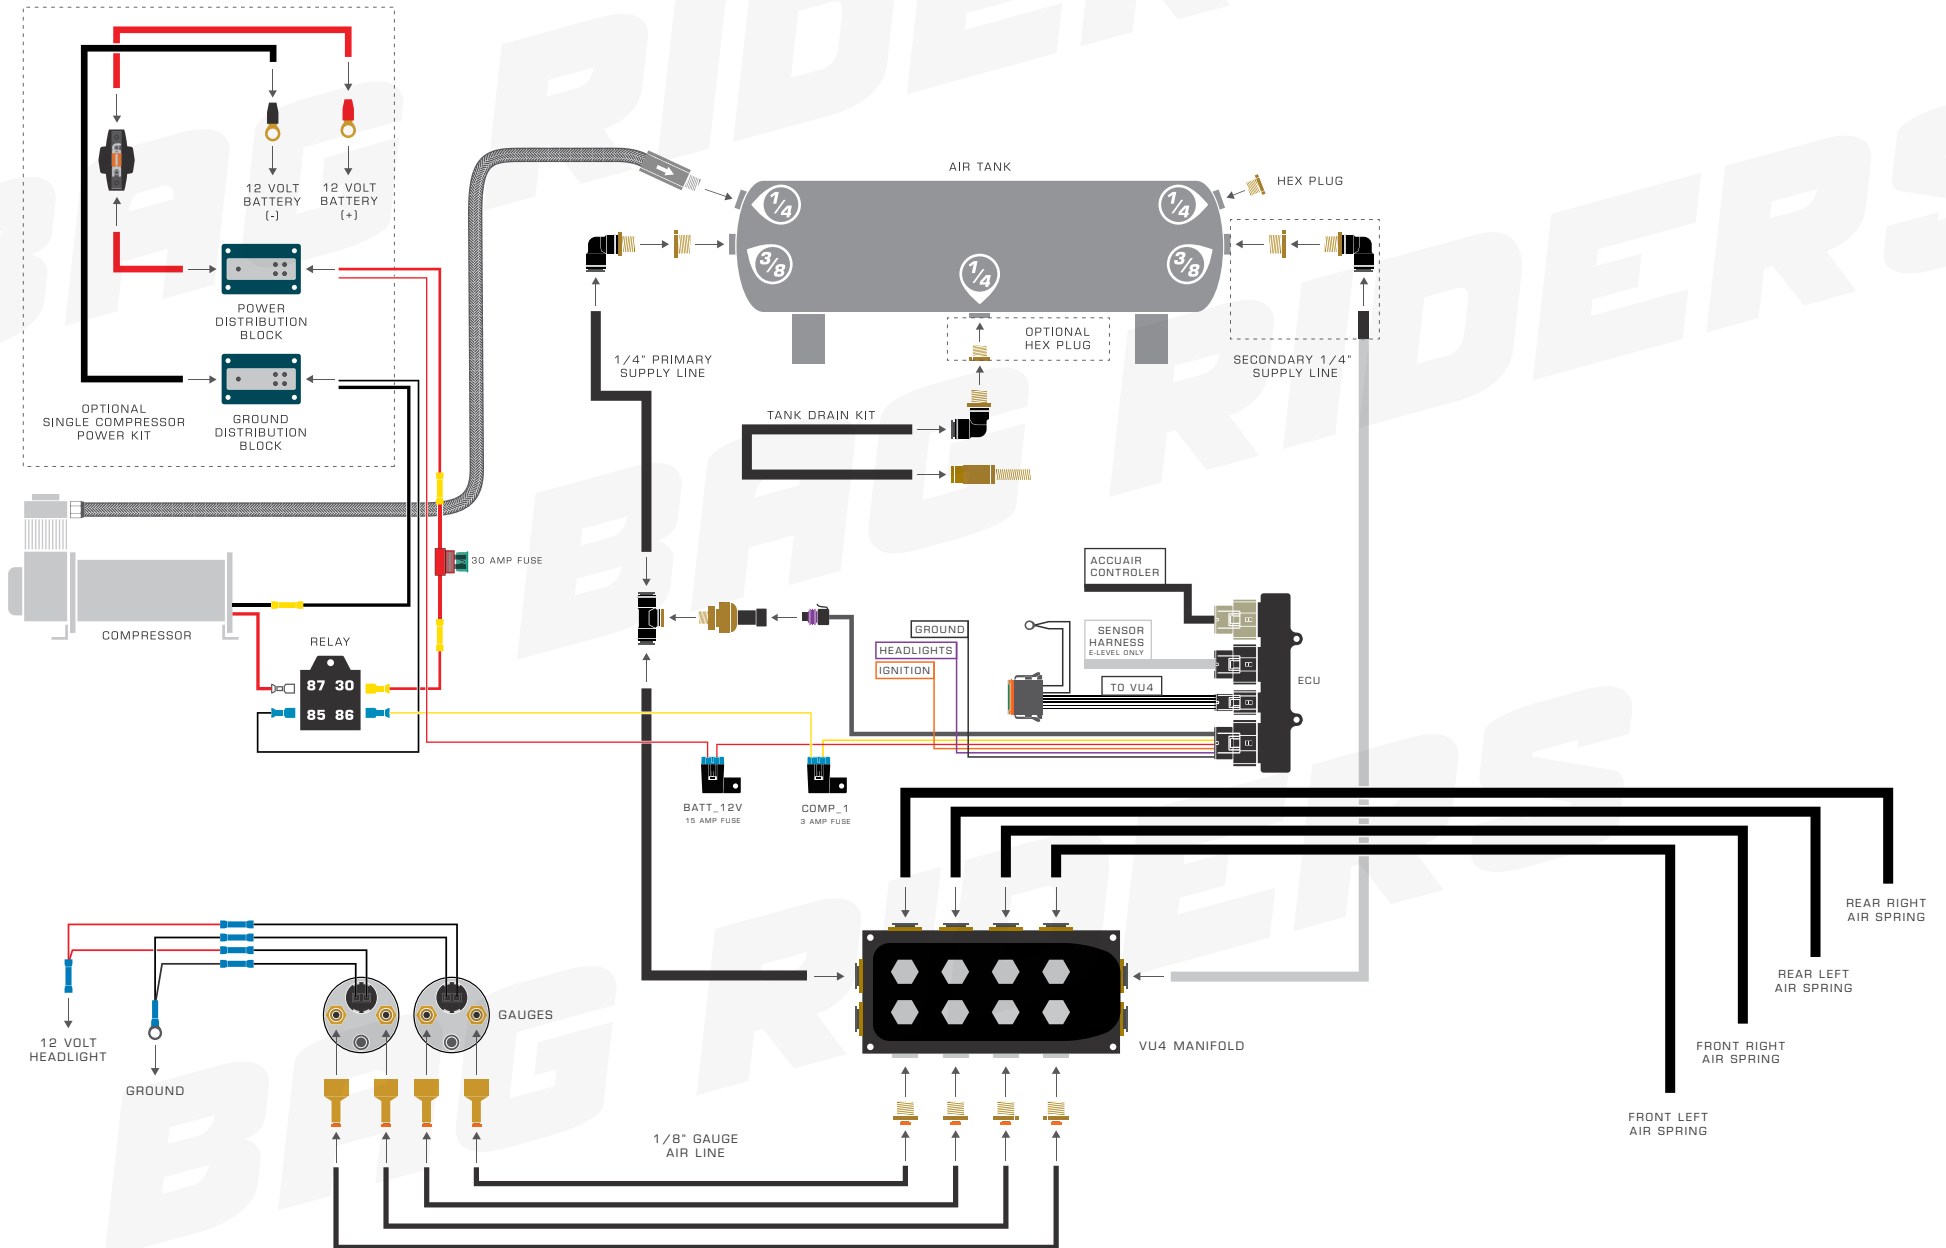

SINGLE COMPRESSOR WITHOUT WATER TRAP(S)

@BAG RIDERS, LLC. — NOT TO SCALE