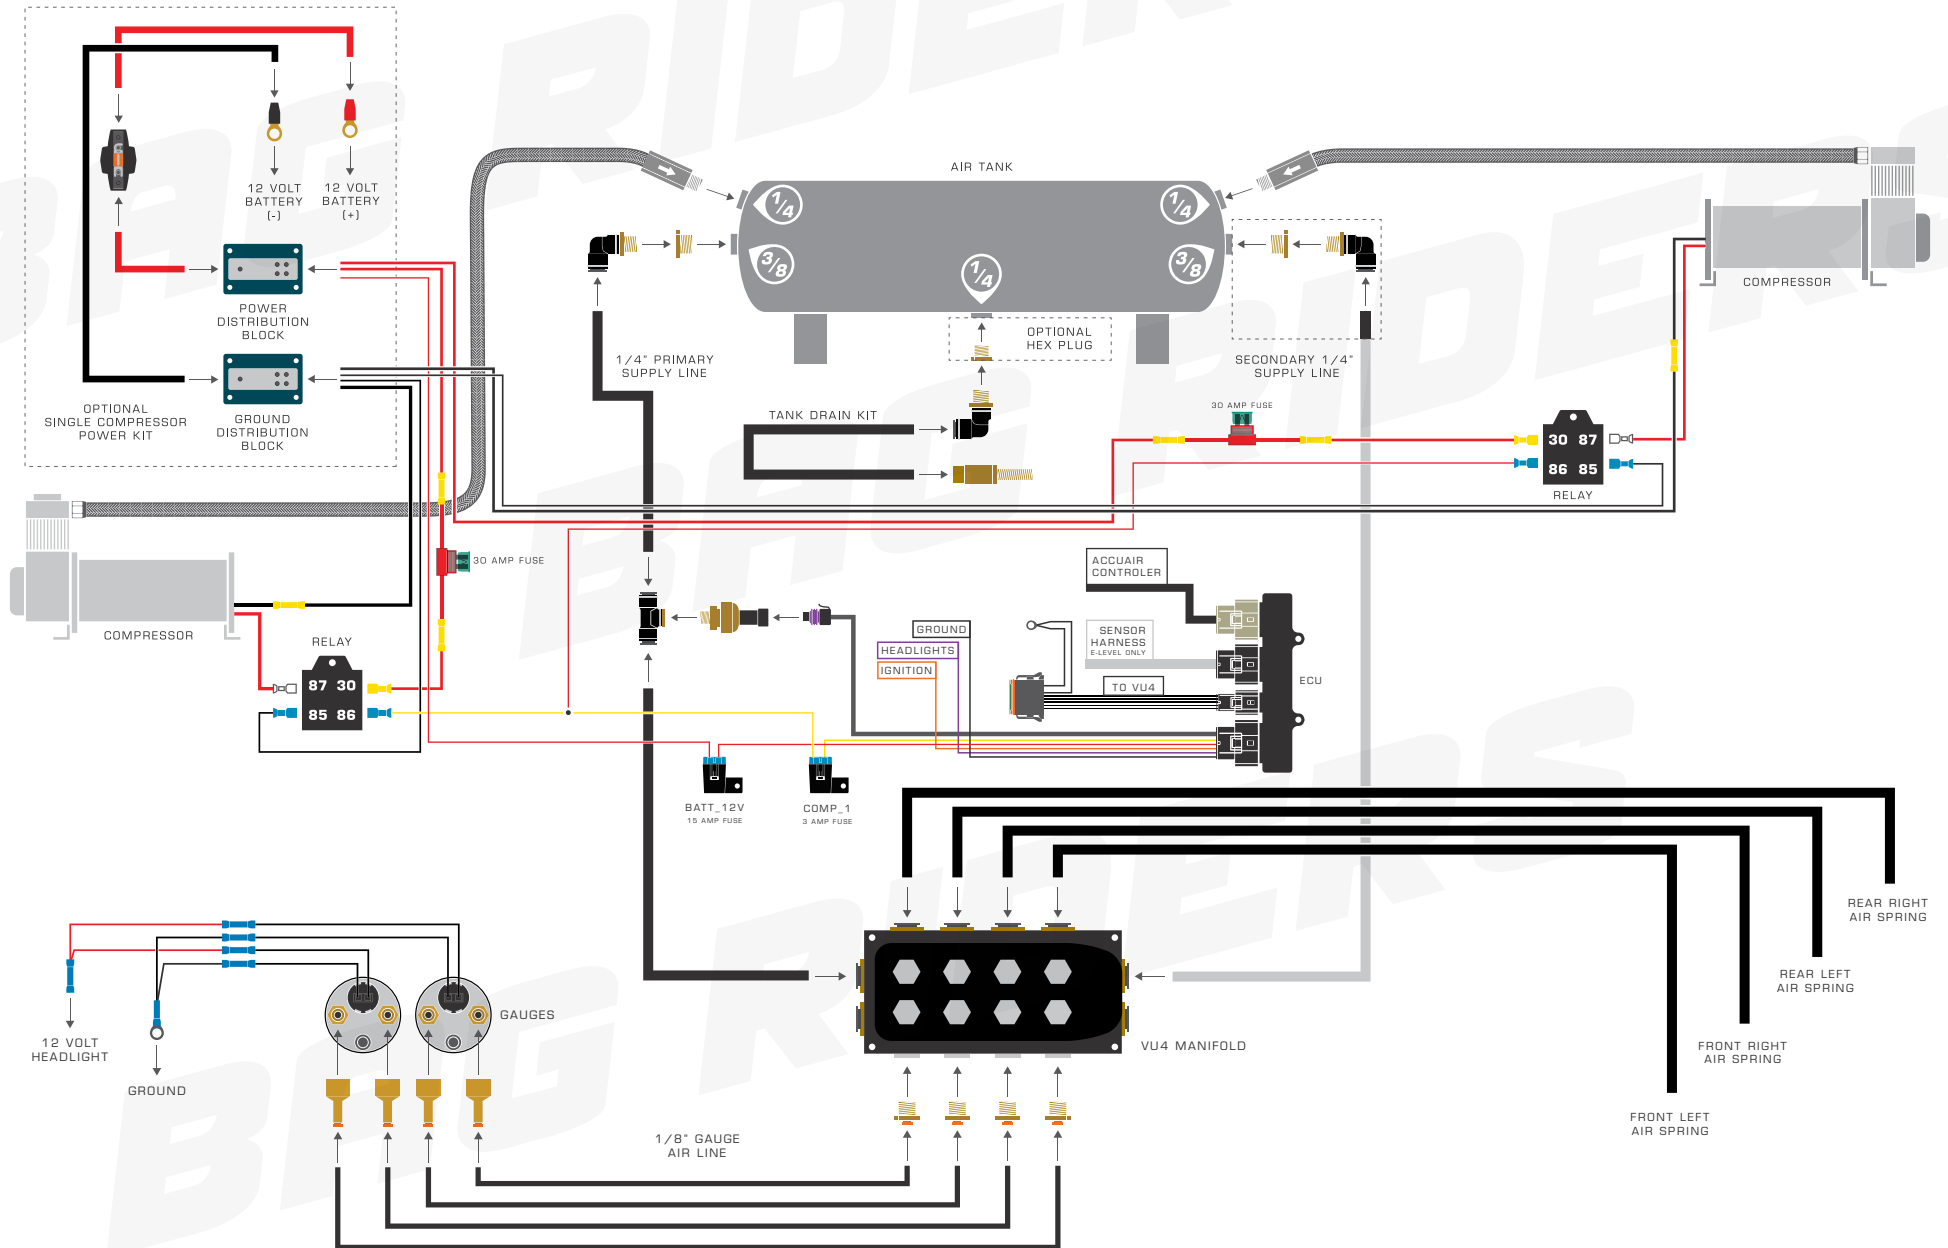

DUAL COMPRESSORS WITHOUT WATER TRAP(S)

@BAG RIDERS, LLC. — NOT TO SCALE