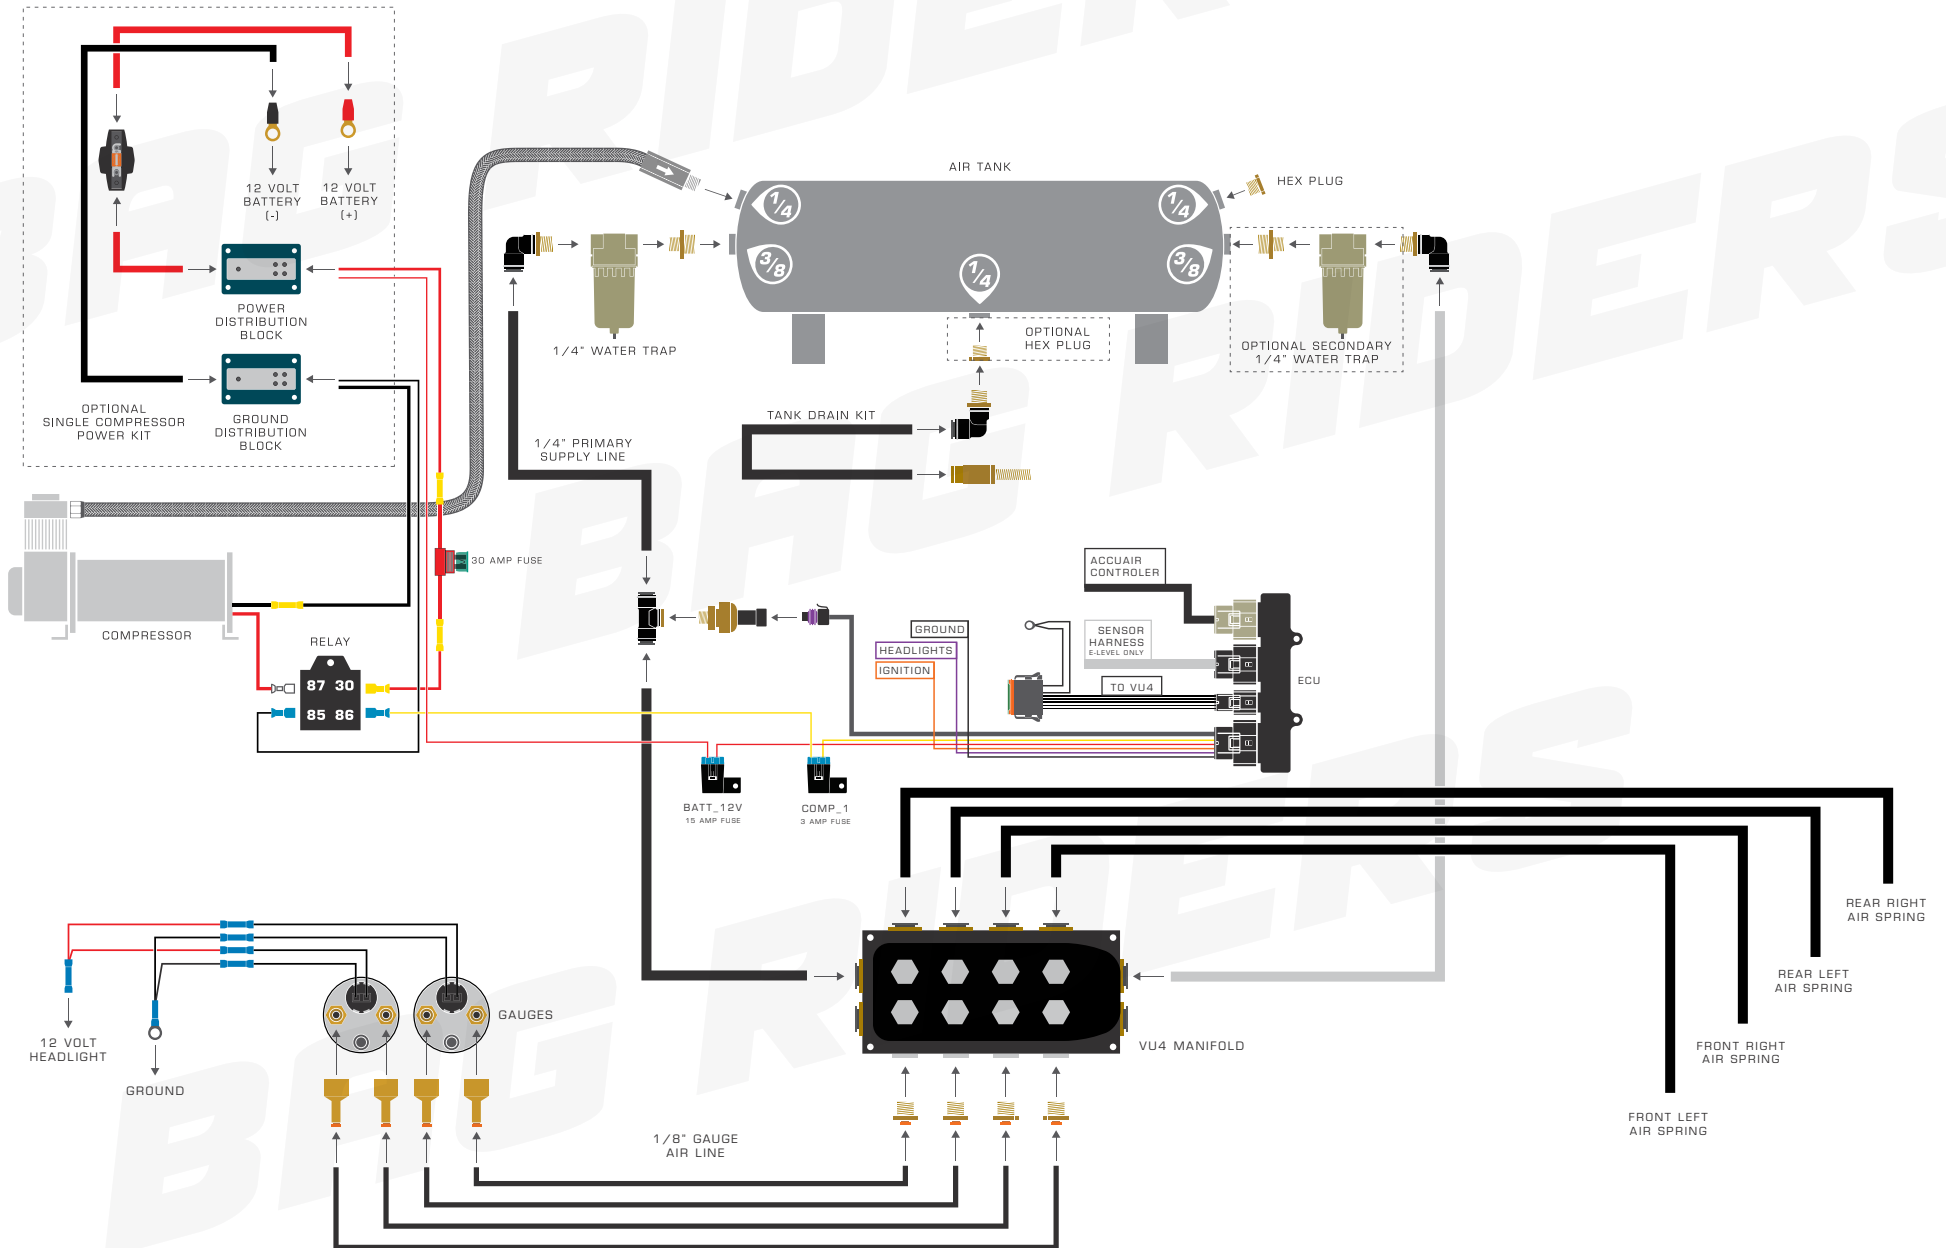

SINGLE COMPRESSOR WITH WATER TRAP(S)

@BAG RIDERS, LLC. — NOT TO SCALE